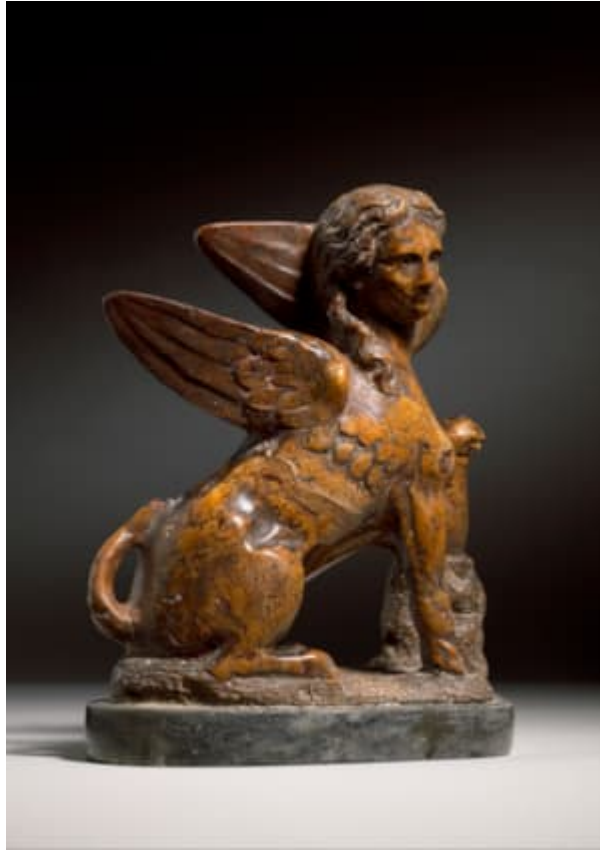

T O M A S S O

Italian, 18th century

39. Model of a Sphinx

Variegated marble

22 x 18.5 cm (8 ⁵/₈ x 7 ¹/₄ inches)

£2,200